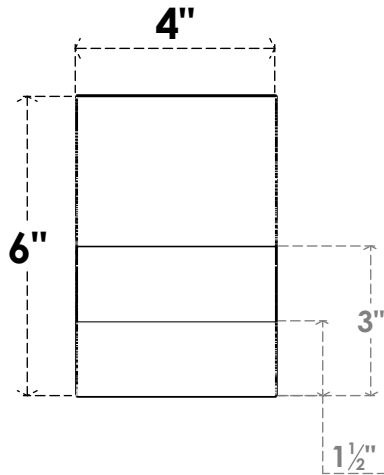

# ITEM NUMBER: RFTURO040X06000X12000X006GRN00RCPR

4"W X 6"H X 12"L TIMBERTHANE ROUGH CEDAR GREENSBORO FAUX WOOD OPEN RAFTER TAIL, 6"L END, PRIMED TAN

**SIDE PROFILE**

**FRONT PROFILE**

**ISOMETRIC**

GENERATED DATE : 03/02/2023