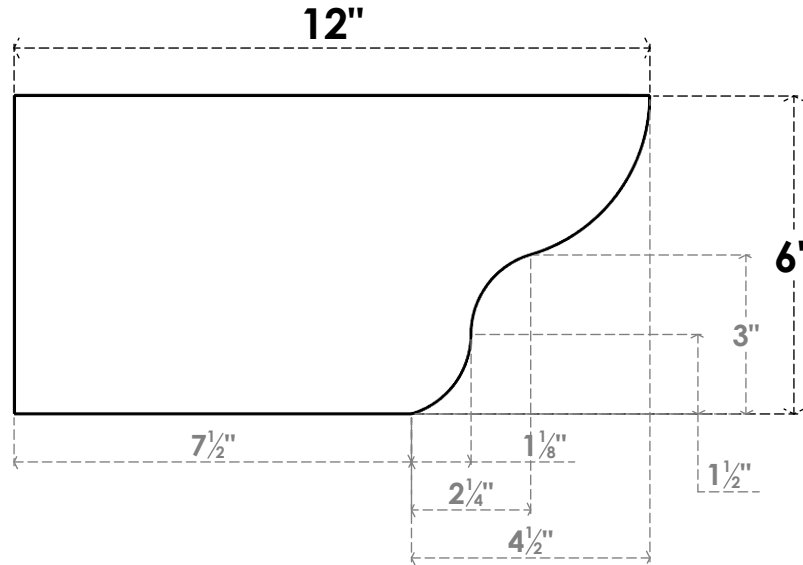

# ITEM NUMBER: RFTURO040X06000X12000X006GRN00RCPR

4"W X 6"H X 12"L TIMBERTHANE ROUGH CEDAR GREENSBORO FAUX WOOD OPEN RAFTER TAIL, 6"L END, PRIMED TAN

**SIDE PROFILE**

**FRONT PROFILE**

**ISOMETRIC**

GENERATED DATE : 03/02/2023