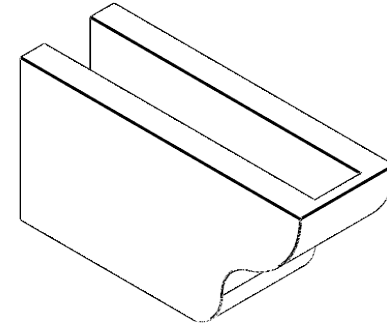

# ITEM NUMBER: RFTURO040X06000X12000X006GRN00RCPR

4"W X 6"H X 12"L TIMBERTHANE ROUGH CEDAR GREENSBORO FAUX WOOD OPEN RAFTER TAIL, 6"L END, PRIMED TAN

**SIDE PROFILE**

**FRONT PROFILE**

**ISOMETRIC**

GENERATED DATE : 03/02/2023

EKENA MILLWORK  
2300 WEST MAIN ST.  
CLARKSVILLE, TX 75426  
TOLL FREE: 866-607-0453  
WWW.EKENAMILLWORK.COM

NOTES

1. INSTALLATION TO BE COMPLETED IN ACCORDANCE WITH MANUFACTURER'S SPECIFICATIONS.
2. DRAWING MAY NOT BE TO SCALE
3. THIS DRAWING IS INTENDED FOR DESIGN AND PLANNING PURPOSES ONLY.
4. ALL INFORMATION CONTAINED HEREIN WAS CURRENT AT THE TIME OF DEVELOPMENT BUT MUST BE REVIEWED AND APPROVED BY THE PRODUCT MANUFACTURER TO BE CONSIDERED ACCURATE.
5. TIMBERTHANE ARCHITECTURAL PRODUCTS ARE MADE FROM HIGH DENSITY URETHANE AND COME FACTORY PRIMED